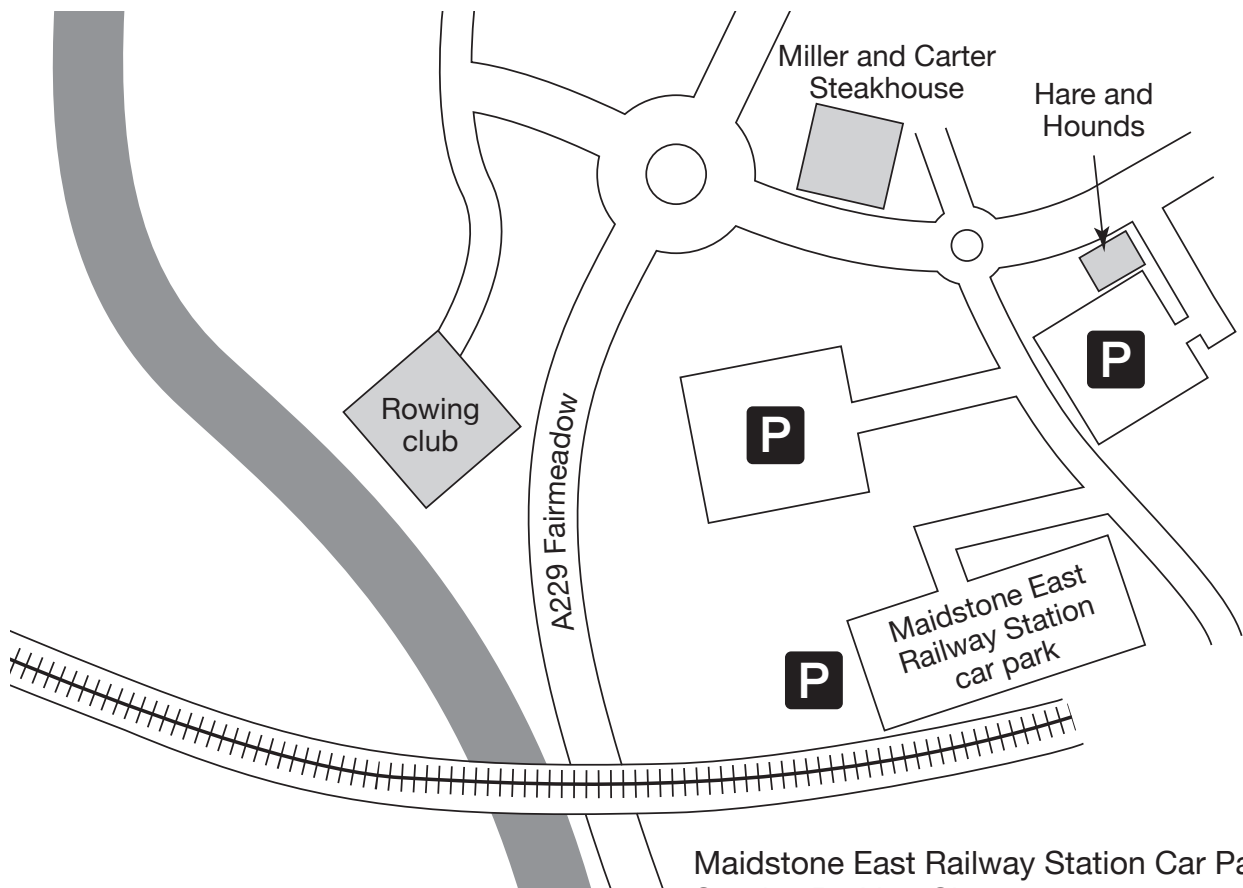

Maidstone East Railway Station Car Park  
Sunday Parking Charge  
£1.00 for the day

Maidstone East Railway Station Car Park  
Sunday Parking Charge  
£1.00 for the day